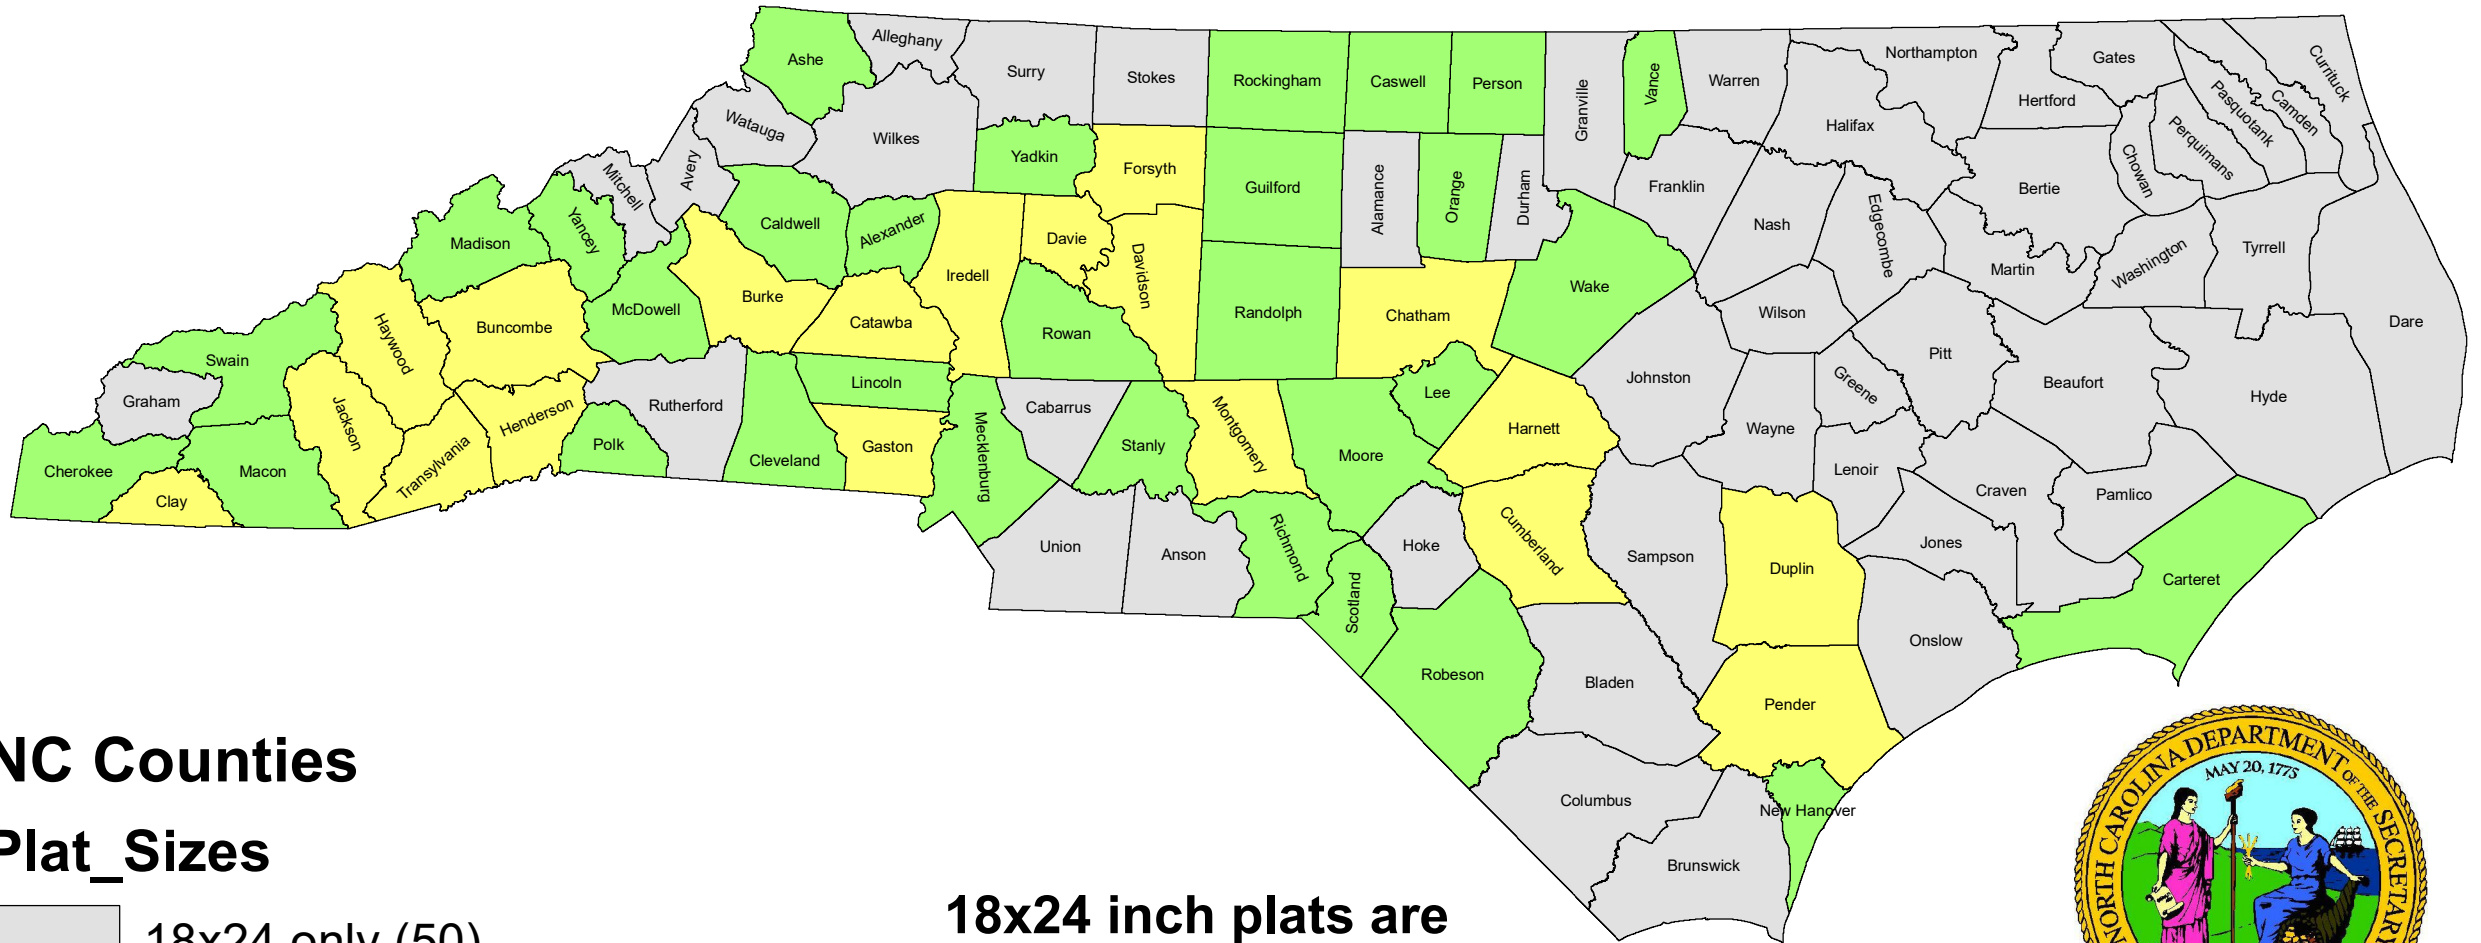

Plat Sizes Accepted by County (2025)

NC Counties

Plat_Sizes

- 18x24 only (50)
- 18x24 or 21x30 (0)
- 18x24 or 24x36 (19)
- all 3 sizes accepted (31)

18x24 inch plats are accepted in all counties. 21x30 and/or 24x36 may also be accepted at the discretion of the Register of Deeds.
Source: www.ncard.us April 2025

Map Prepared by Rich Elkins, GISP
 Land Records Manager
 NC Secretary of State's Office
relkins@sosnc.gov